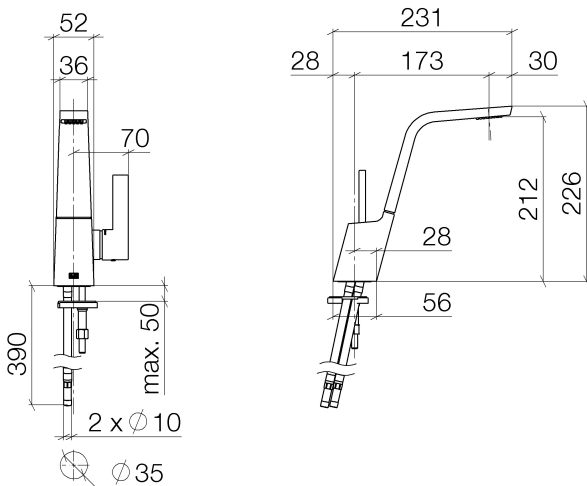

Sink - CL.1

Single-lever lavatory mixer without drain - polished chrome

Article number: 33 521 705-00 0010

- 6-3/4" Projection
- Rigid spout
- Rectangular aerator with 40 individual streams
- Total height 8-7/8"
- 2-1/4" x 2" base dimension
- Height to aerator/spout outlet 8-3/8"
- 1-3/8" hole diameter
- 2x 10 mm flexible supply lines including 3/8" US adapters
- Water flow rate limited to max. 1.1 gpm
- lead-free
- (ADA)

polished chrome

Dimensional drawing

Sink - CL.1
Single-lever lavatory mixer without drain - polished chrome
Article number: 33 521 705-00 0010

All dimensions in mm / inch = mm x 0,0394

Flow rate chart

Sink - CL.1

Single-lever lavatory mixer without drain - polished chrome

Article number: 33 521 705-00 0010

Other surface finishes

platinum matte

33 521 705-06 0010

Dark Platinum matte

33 521 705-99 0010

More custom finish options are available via special production (xTra Service). Please see our finish matrix for availability and pricing or contact a Dornbracht representative.