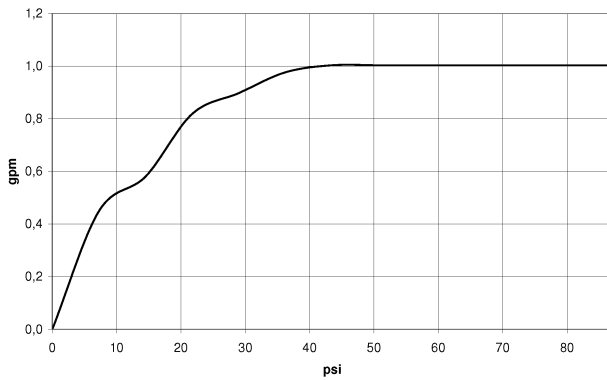

Sink - CL.1

Single-lever lavatory mixer without drain - polished chrome

Article number: 33 521 705-00 0010

- 6-3/4" Projection
- Rigid spout
- Rectangular aerator with 40 individual streams
- Total height 8-7/8"
- 2-1/4" x 2" base dimension
- Height to aerator/spout outlet 8-3/8"
- 1-3/8" hole diameter
- 2x 10 mm flexible supply lines including 3/8" US adapters
- Water flow rate limited to max. 1.1 gpm
- lead-free
- (ADA)

polished chrome

Dimensional drawing

Sink - CL.1
Single-lever lavatory mixer without drain - polished chrome
Article number: 33 521 705-00 0010

All dimensions in mm / inch = mm x 0,0394

Flow rate chart

Sink - CL.1