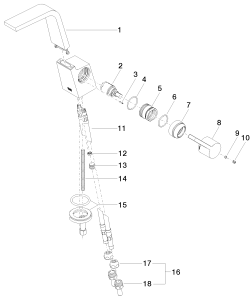

Sink - CL.1

Single-lever lavatory mixer without drain - polished chrome

Article number: 33 521 705-00 0010

- 6-3/4" Projection
- Rigid spout
- Rectangular aerator with 40 individual streams
- Total height 8-7/8"
- 2-1/4" x 2" base dimension
- Height to aerator/spout outlet 8-3/8"
- 1-3/8" hole diameter
- 2x 10 mm flexible supply lines including 3/8" US adapters
- Water flow rate limited to max. 1.1 gpm
- lead-free
- (ADA)

polished chrome

Dimensional drawing

Sink - CL.1
Single-lever lavatory mixer without drain - polished chrome
Article number: 33 521 705-00 0010

All dimensions in mm / inch = mm x 0,0394

Flow rate chart

Sink - CL.1

Single-lever lavatory mixer without drain - polished chrome

Article number: 33 521 705-00 0010

Other surface finishes

platinum matte

33 521 705-06 0010

Dark Platinum matte

33 521 705-99 0010

More custom finish options are available via special production (xTra Service). Please see our finish matrix for availability and pricing or contact a Dornbracht representative.

Spare parts list

Number	Item Number	Designation	Number of units
--------	-------------	-------------	-----------------